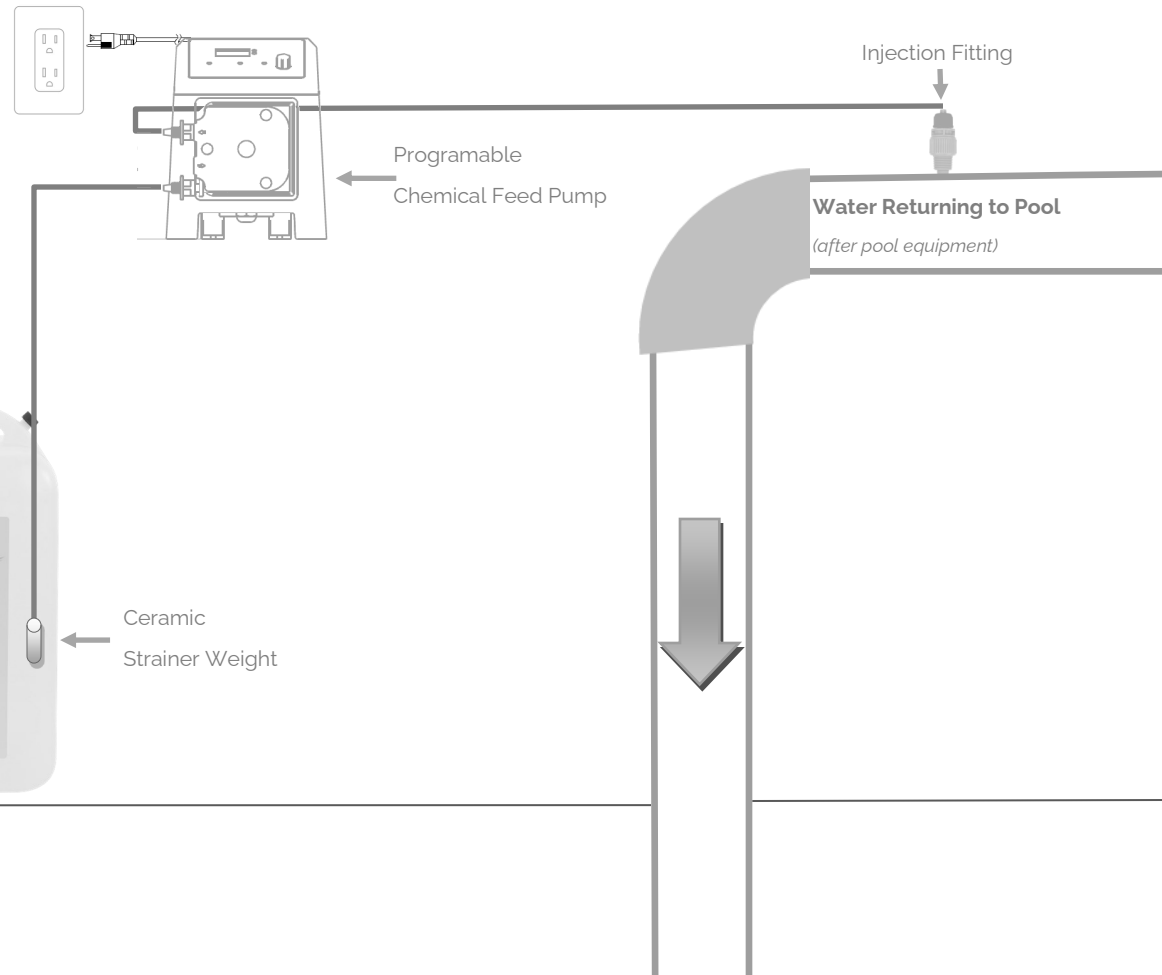

Automatic Granular Feed For:

- EZPoolPRO[®] Slurry
- PepperPRO[®] Slurry
- EZSpaPRO[®] Slurry

When installing any chemical feed equipment ensure compliance with all local guidelines & requirements

Commercial Water Care Products

5 or 30 Gallon Container of:
RevivePRO or EZymePRO

apiwater.com

Commercial Water Care Products

Automatic Liquid Feed For:
(PRE-FILTER INSTALLATION)

- EZymePRO®

When installing any chemical feed equipment ensure compliance with all local guidelines & requirements