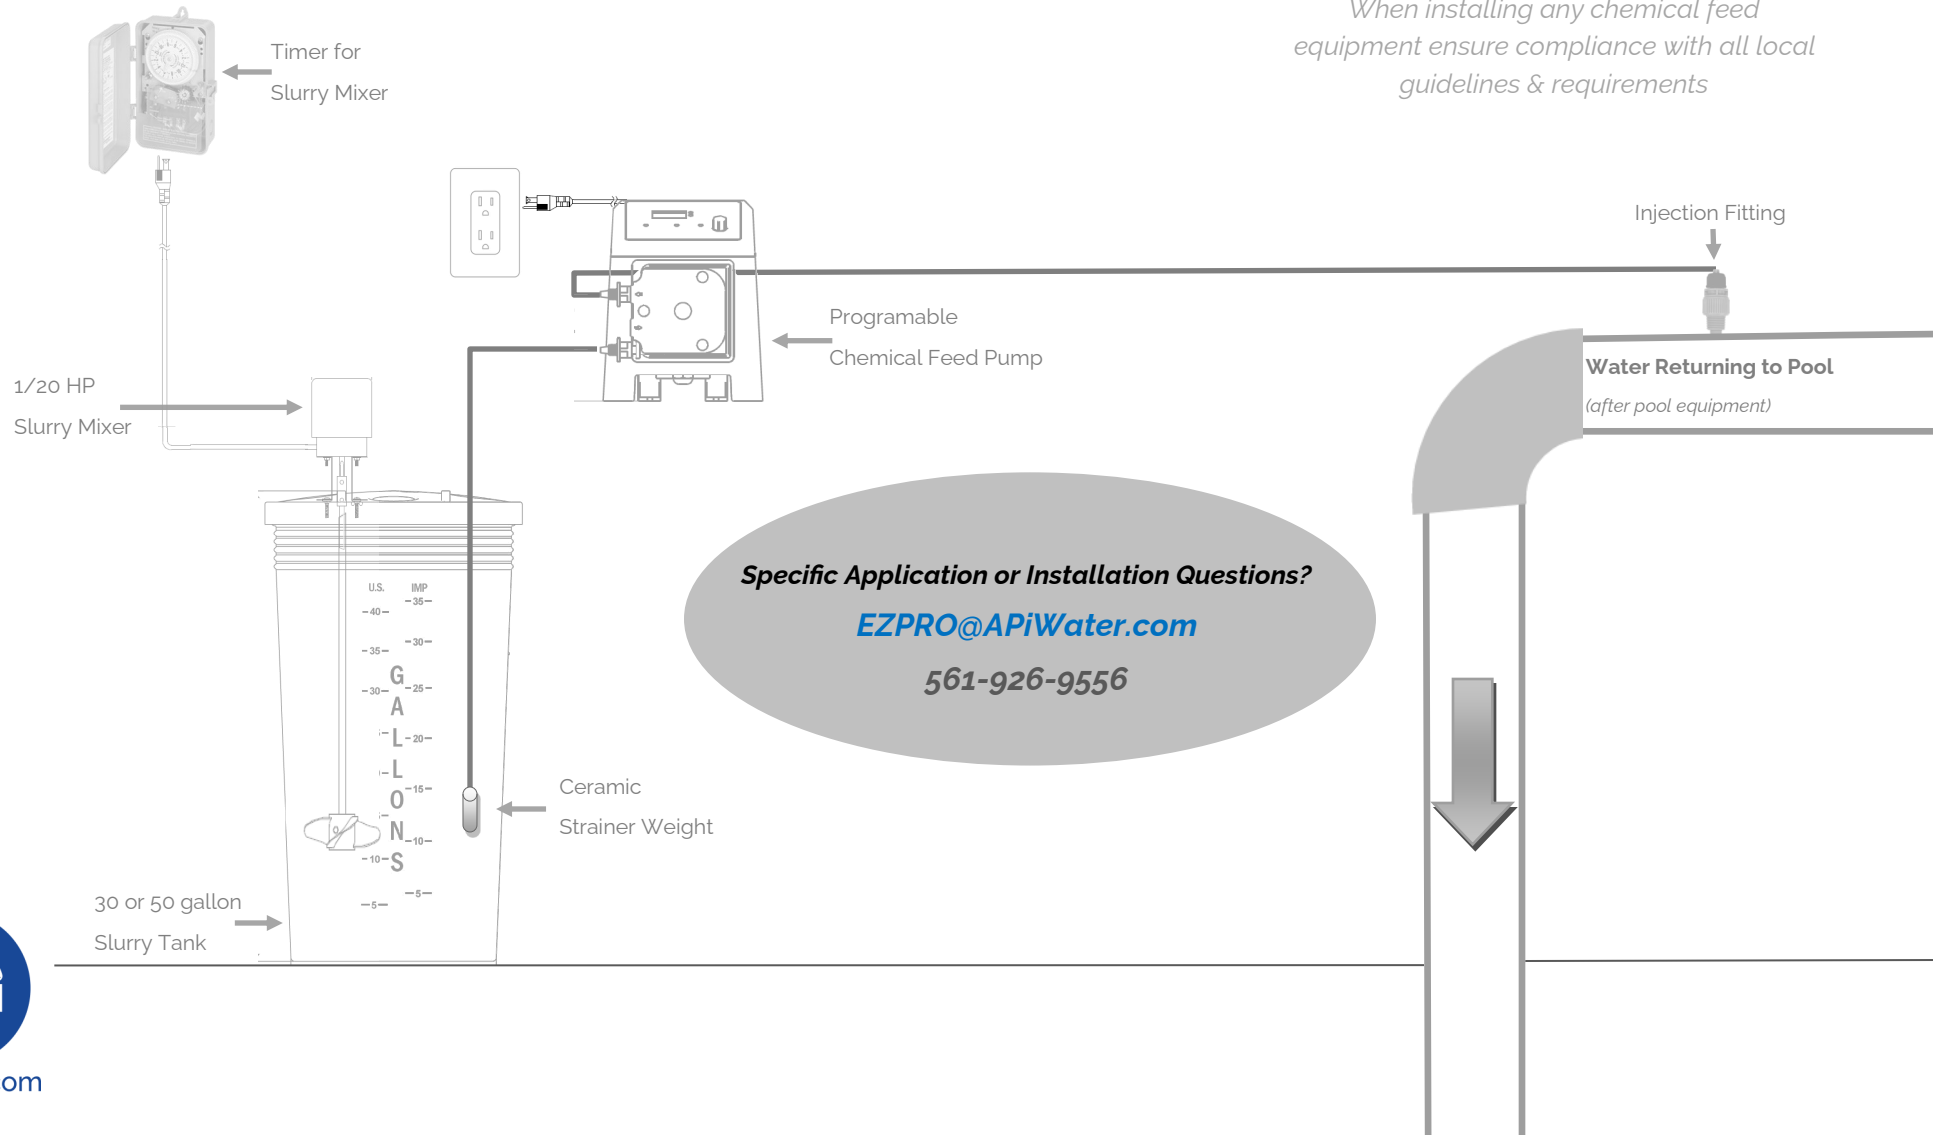

Automatic Granular Feed For:

- EZPoolPRO[®] Slurry
- PepperPRO[®] Slurry
- EZSpaPRO[®] Slurry

When installing any chemical feed equipment ensure compliance with all local guidelines & requirements

Commercial Water Care Products

5 or 30 Gallon Container of:
RevivePRO or EZymePRO

apiwater.com

Commercial Water Care Products

Automatic Liquid Feed For:
(PRE-FILTER INSTALLATION)

- EZymePRO®

When installing any chemical feed equipment ensure compliance with all local guidelines & requirements