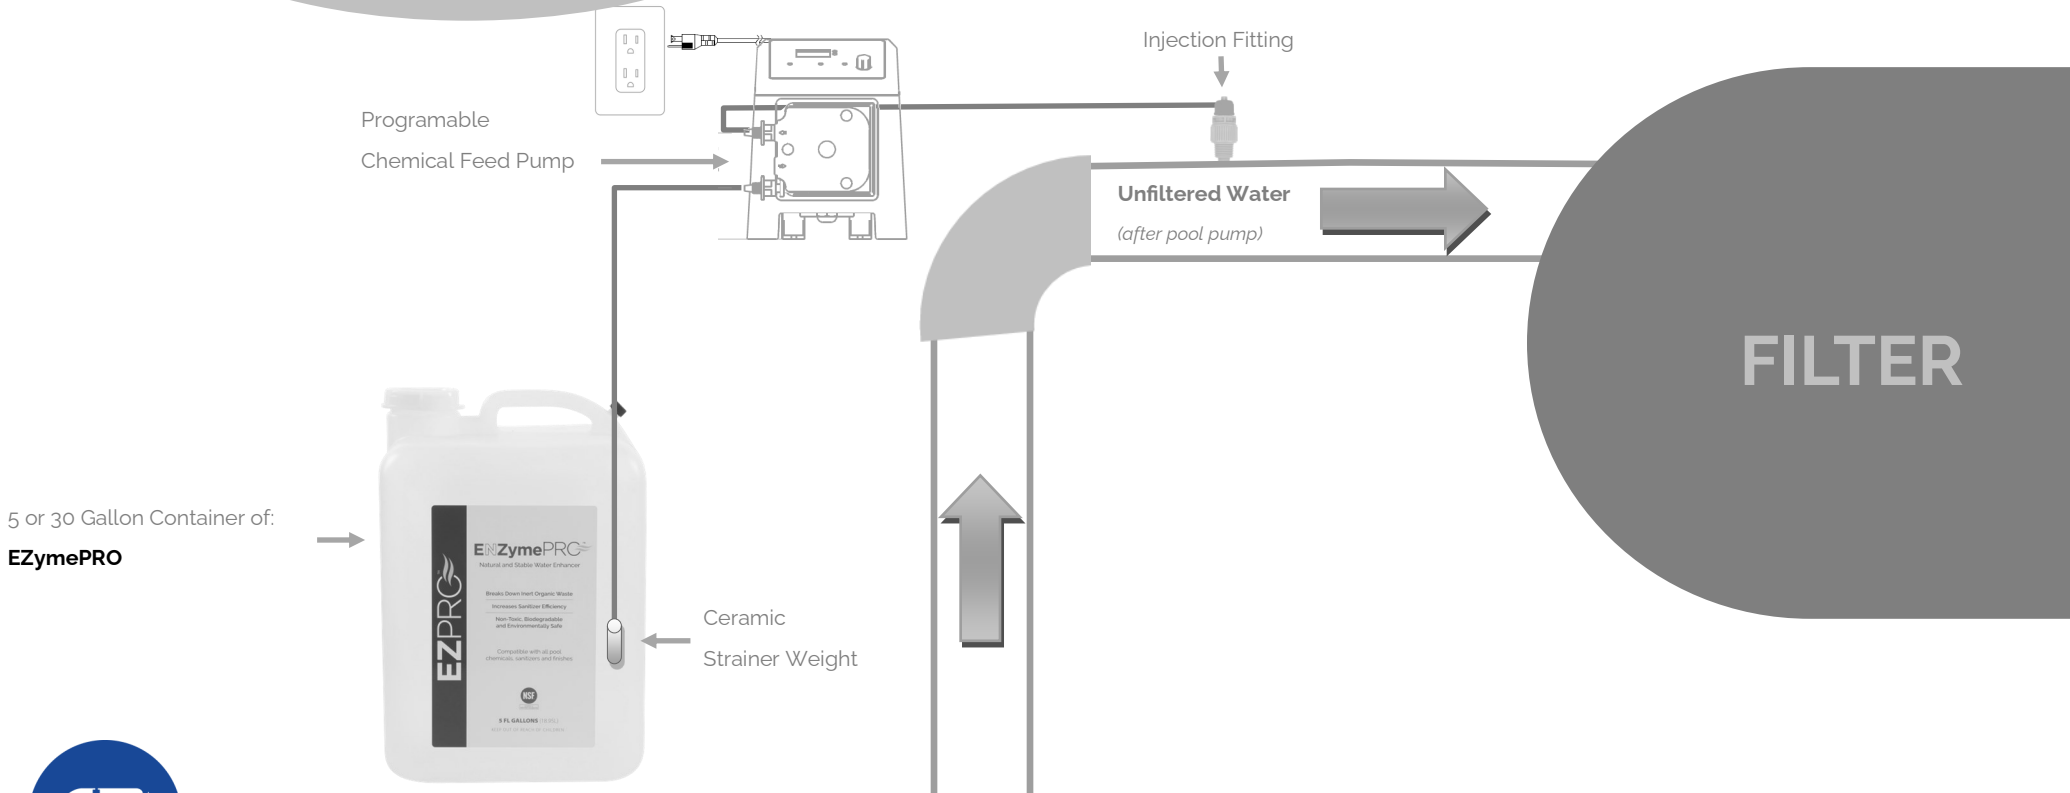

Automatic Liquid Feed For:
(PRE-FILTER INSTALLATION)

- EZymePRO®

When installing any chemical feed equipment ensure compliance with all local guidelines & requirements

Specific Application or Installation Questions?
EZPRO@APIWater.com
561-926-9556