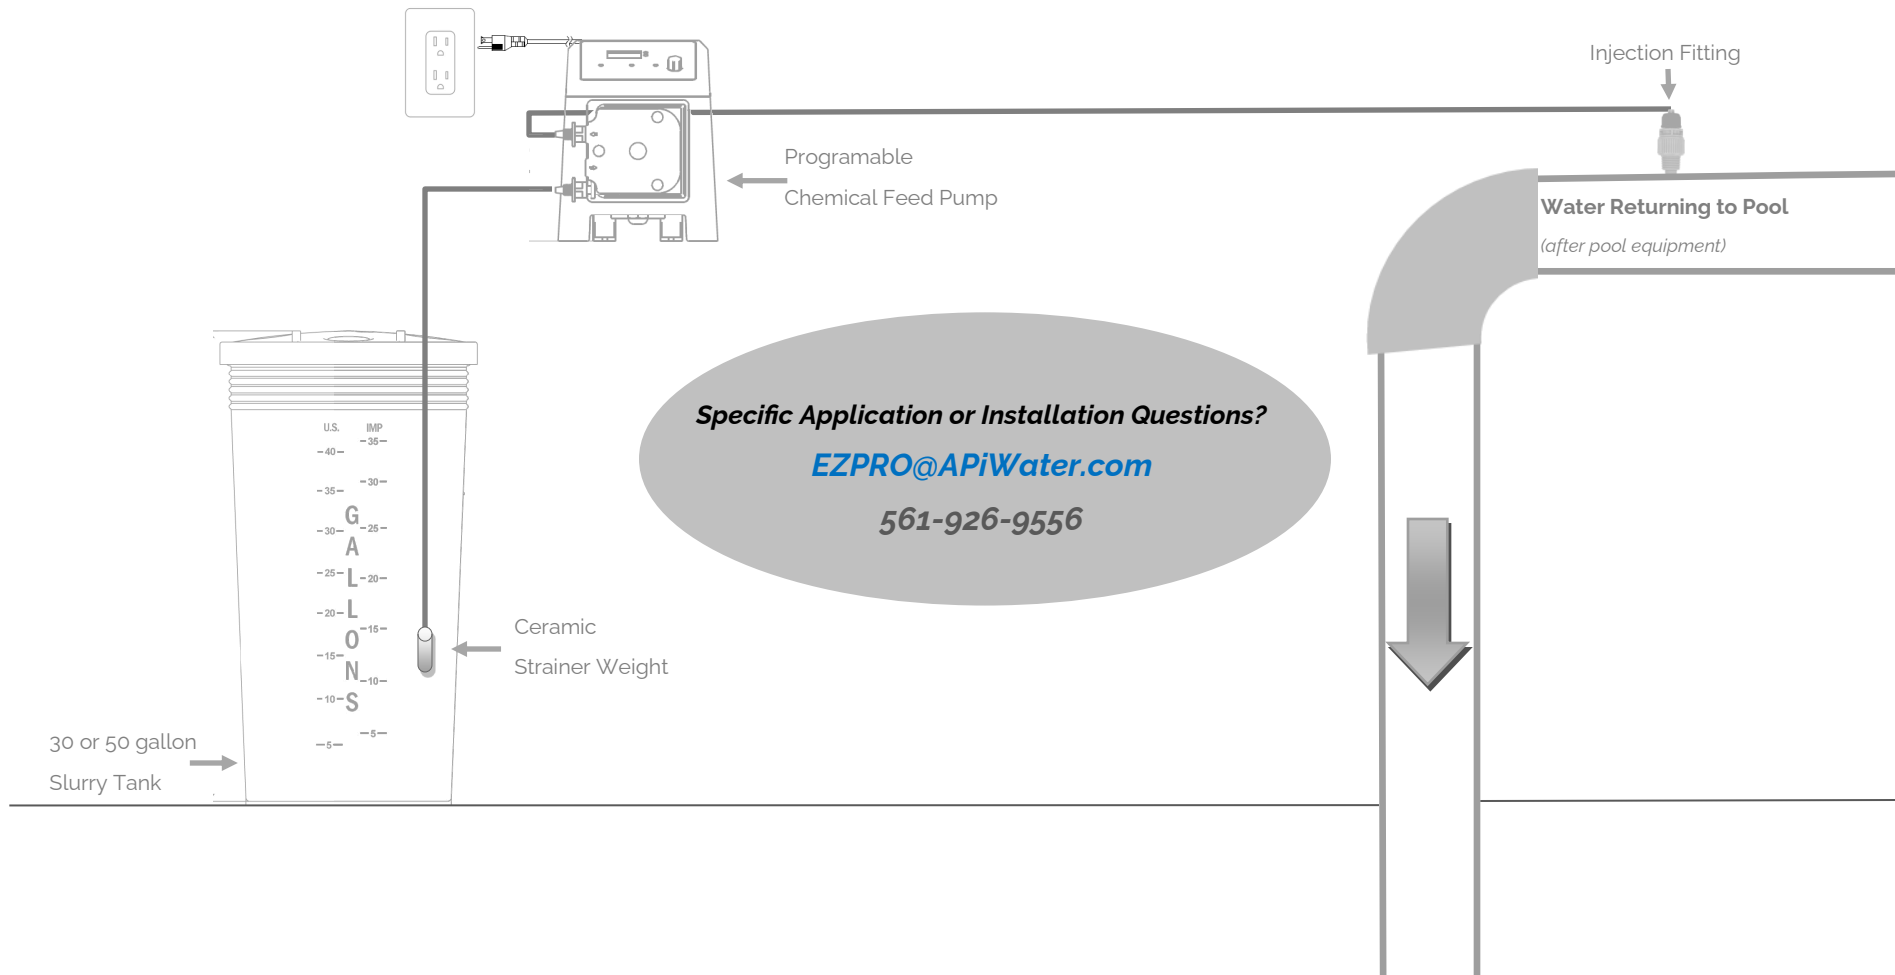

Commercial Water Care Products

Automatic Granular Feed For:

- EZPoolPRO® Solution
- PepperPRO® Solution
- EZSpaPRO® Solution

When installing any chemical feed equipment ensure compliance with all local guidelines & requirements

5 or 30 Gallon Container of:
RevivePRO or EZymePRO

apiwater.com

Commercial Water Care Products

Automatic Liquid Feed For:
(PRE-FILTER INSTALLATION)

- EZymePRO®

When installing any chemical feed equipment ensure compliance with all local guidelines & requirements