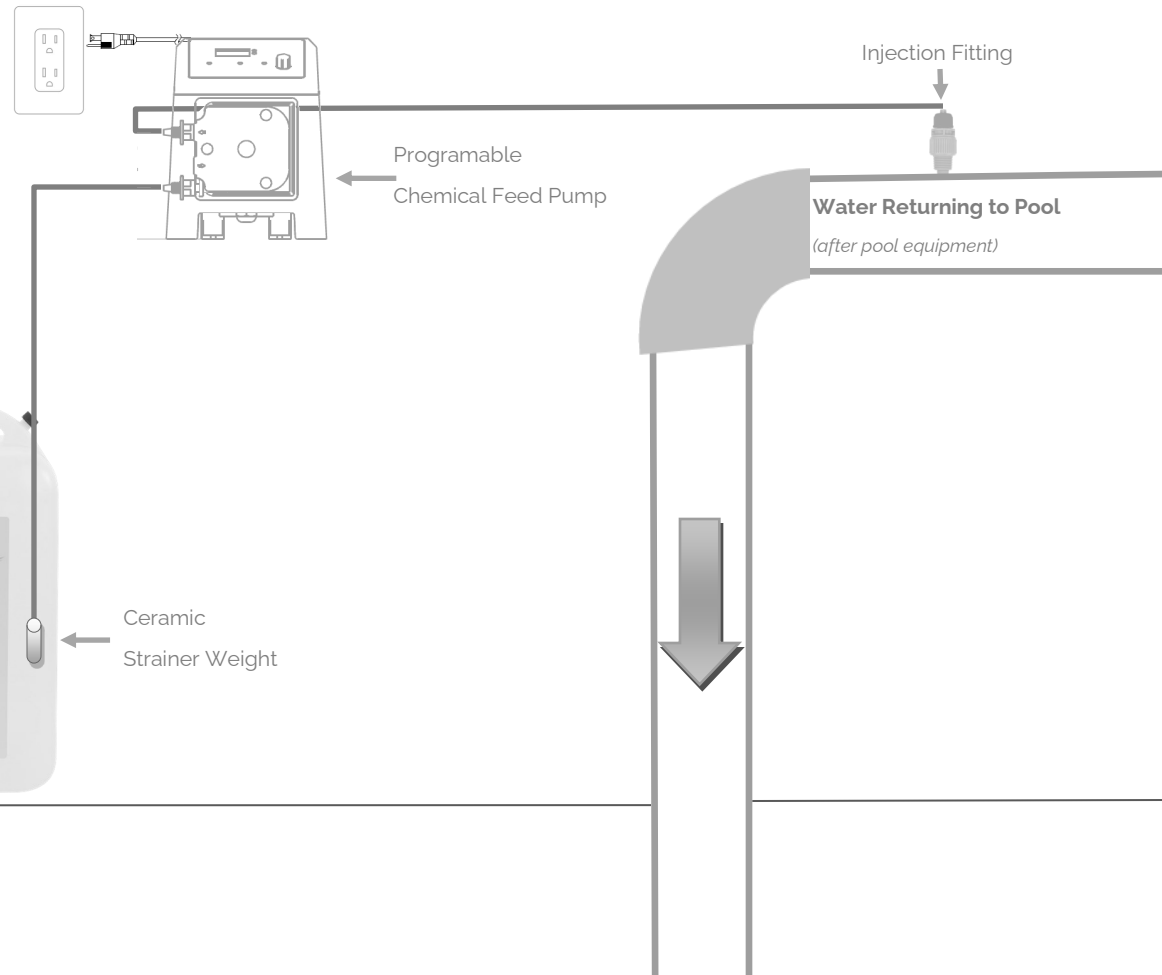

Commercial Water Care Products

Automatic Granular Feed For:

- EZPoolPRO® Solution
- PepperPRO® Solution
- EZSpaPRO® Solution

When installing any chemical feed equipment ensure compliance with all local guidelines & requirements

5 or 30 Gallon Container of:
RevivePRO or EZymePRO

apiwater.com

Commercial Water Care Products

Automatic Liquid Feed For:
(PRE-FILTER INSTALLATION)

- EZymePRO®

When installing any chemical feed equipment ensure compliance with all local guidelines & requirements